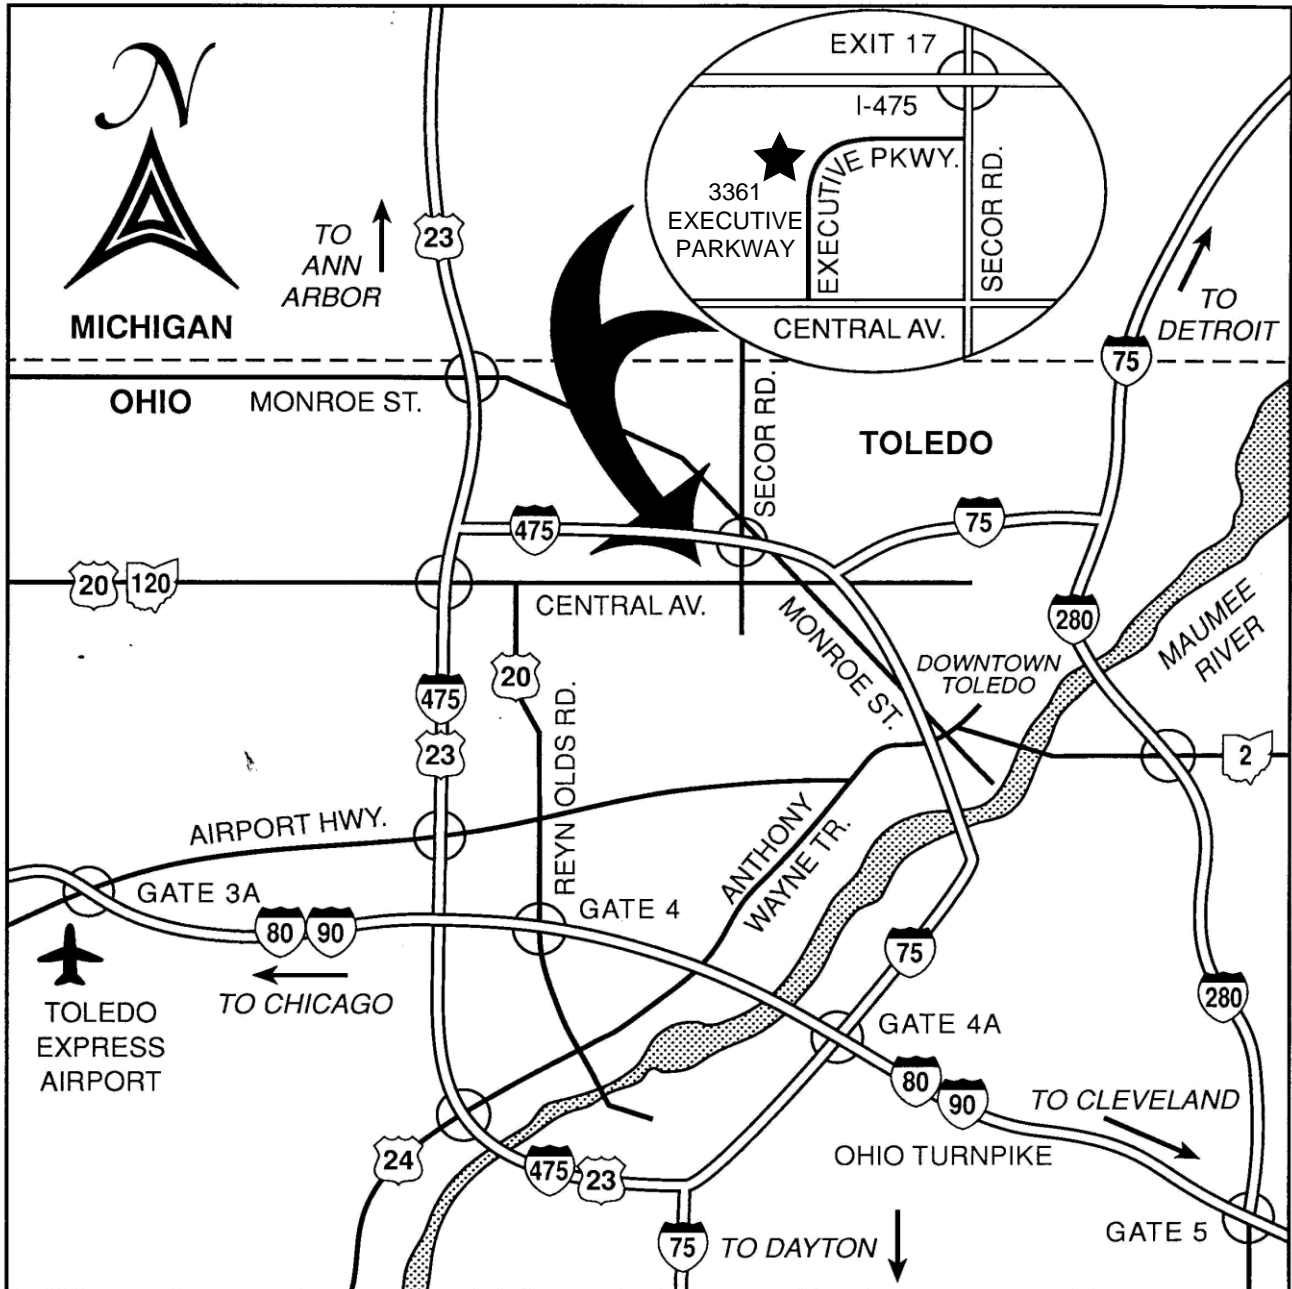

# Map to Great Lakes Marketing

*Executive Parkway is an "L" shaped road that meets Secor Road and Central Avenue.*

**Great Lakes Marketing  
Great Lakes Building  
3361 Executive Parkway  
Toledo, Ohio 43606  
419-534-4700  
www.GLM.com**